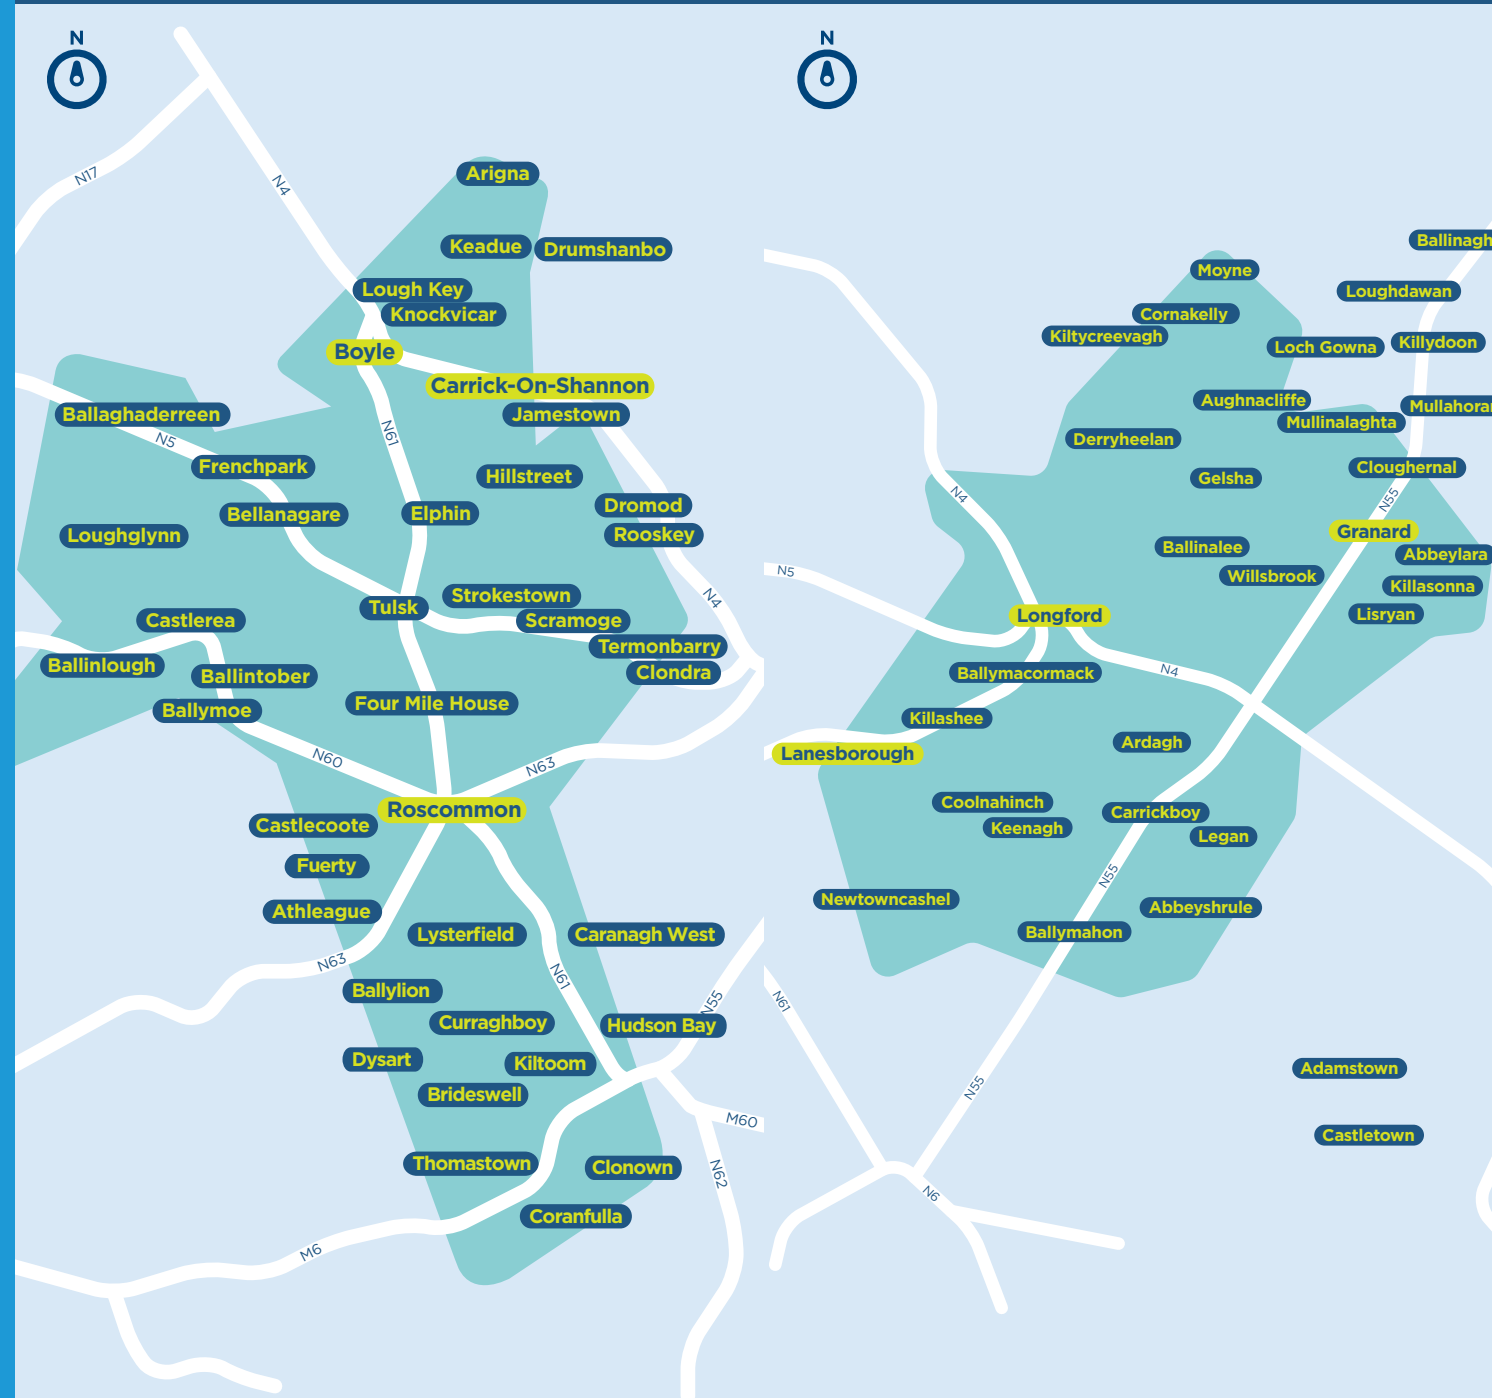

Services operate to Sunday times on Public Holidays

Information correct at time of print: July 2023

Roscommon Service Area

Longford Service Area

Route

426

Longford
to Roscommon

Timetable

ROSCOMMON - LONGFORD

Departs	Stops	Monday to Friday							Friday Only	Saturday							Sunday				
Roscommon	Mart Road (Dunnes)	08:00	09:30	12:15	14:00	16:00	18:15	20:15	23:00	08:00	09:30	12:15	14:00	16:00	18:15	20:15	23:00	09:15	12:15	15:45	19:30
Emoe	Cross	08:06	09:36	12:21	14:06	16:06	18:21	20:21	23:06	08:06	09:36	12:21	14:06	16:06	18:21	20:21	23:06	09:21	12:21	15:51	19:36
Beechwood		08:10	09:40	12:25	14:10	16:10	18:25	20:25	23:10	08:10	09:40	12:25	14:10	16:10	18:25	20:25	23:10	09:25	12:25	15:55	19:40
Moneen		08:11	09:41	12:26	14:11	16:11	18:26	20:26	23:11	08:11	09:41	12:26	14:11	16:11	18:26	20:26	23:11	09:26	12:26	15:56	19:41
Cloonladdra		08:12	09:42	12:27	14:12	16:12	18:27	20:27	23:12	08:12	09:42	12:27	14:12	16:12	18:27	20:27	23:12	09:27	12:27	15:57	19:42
Lanesboro		08:17	09:47	12:32	14:17	16:17	18:32	20:32	23:17	08:17	09:47	12:32	14:17	16:17	18:32	20:32	23:17	09:32	12:32	16:02	19:47
Clonfore	Cross	08:23	09:53	12:38	14:23	16:23	18:38	20:38	23:23	08:23	09:53	12:38	14:23	16:23	18:38	20:38	23:23	09:38	12:38	16:08	19:53
Kilashee		08:26	09:56	12:41	14:26	16:26	18:41	20:41	23:26	08:26	09:56	12:41	14:26	16:26	18:41	20:41	23:26	09:41	12:41	16:11	19:56
Longford	Ballymacormack Cross	08:31	10:01	12:46	14:31	16:31	18:46	20:46	23:31	08:31	10:01	12:46	14:31	16:31	18:46	20:46	23:31	09:46	12:46	16:16	20:01
Longford	Train Station	08:37	10:07	12:52	14:37	16:37	18:52	20:52	23:37	08:37	10:07	12:52	14:37	16:37	18:52	20:52	23:37	09:52	12:52	16:22	20:07